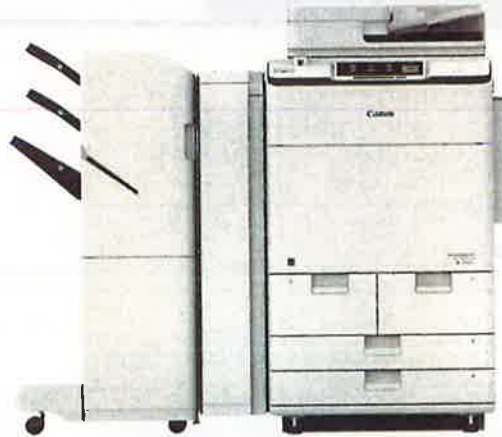

**Canon iR DX C7765i**

- 65 pages per minute
- Includes staple finisher
- Includes hole punch
- Includes Jogger unit

**Lease Amount**

**Monthly Investment: \$242.14**

**Term: 60 Months**

**Service Details:**

## imageRUNNER ADVANCE DX C7765i

### Product Description

The imageRUNNER ADVANCE DX C7765i operates at speeds of up to 60-ppm in Color and 65-ppm in B&W (LTR). Includes a 200-sheet Single-Pass Duplex Automatic Document Feeder, Standard UFR II Printing with Quick Printing Tool. Color Universal Send (Compact PDF, Searchable PDF/XPS, Office Open XML PowerPoint/Word, Smooth and Trace). Standard support of up to 3,550 sheets of LTR paper. 4GB RAM, 250GB available HDD space, Drum Units, and USB 3.0/2.0 connectivity. Includes uniFLOW Online Express, Universal Login Manager (ULM), Wireless LAN, Remote Operator's Software Kit, McAfee Embedded Control and other Standard Security Features.

### Space And Power Requirements

- Total Dimensions (W x D x H): 55.35" x 36.89" x 46.65"
- Total Installation Space (W x D x H): 91.85" x 60.00" x 46.65"
- Main Unit Power Requirements: 120V/11.5A
- Main Unit Plug: NEMA 5-20P