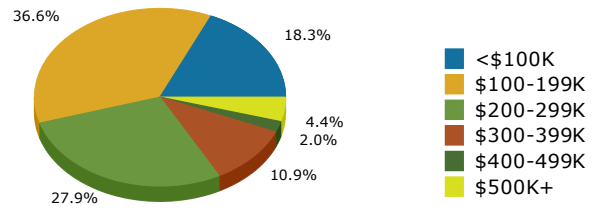

2016 Population by Race

2016 Population by Age

Households

2016 Home Value

2016-2021 Annual Growth Rate

Household Income

Source: U.S. Census Bureau, Census 2010 Summary File 1. Esri forecasts for 2016 and 2021.