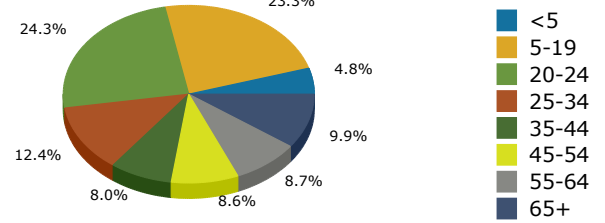

2016 Population by Race

2016 Population by Age

Households

2016 Home Value

2016-2021 Annual Growth Rate

Household Income

Source: U.S. Census Bureau, Census 2010 Summary File 1. Esri forecasts for 2016 and 2021.