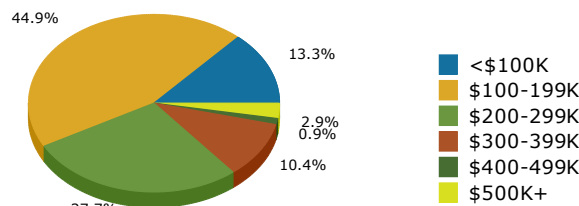

2016 Population by Race

2016 Population by Age

Households

2016 Home Value

2016-2021 Annual Growth Rate

Household Income

Source: U.S. Census Bureau, Census 2010 Summary File 1. Esri forecasts for 2016 and 2021.