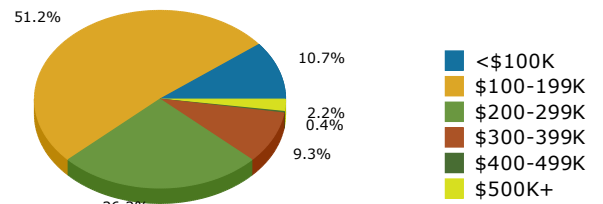

2016 Population by Race

2016 Population by Age

Households

2016 Home Value

2016-2021 Annual Growth Rate

Household Income

Source: U.S. Census Bureau, Census 2010 Summary File 1. Esri forecasts for 2016 and 2021.