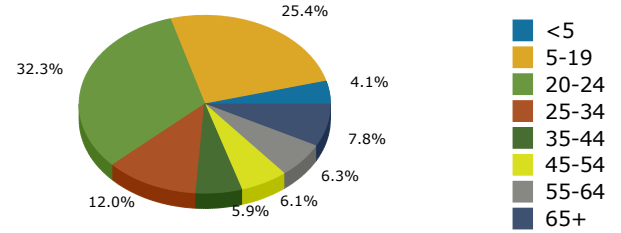

2016 Population by Race

2016 Population by Age

Households

2016 Home Value

2016-2021 Annual Growth Rate

Household Income

Source: U.S. Census Bureau, Census 2010 Summary File 1. Esri forecasts for 2016 and 2021.