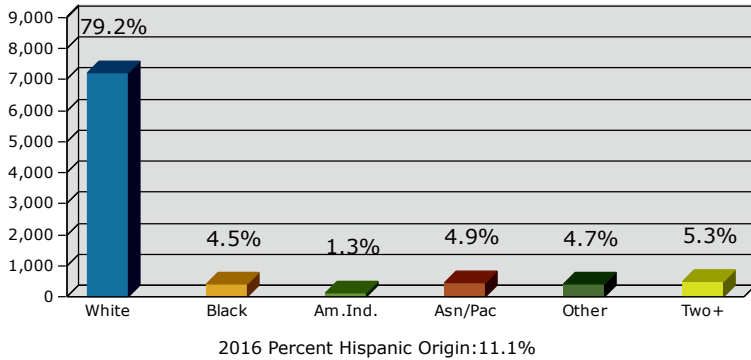

2016 Population by Race

2016 Population by Age

Households

2016 Home Value

2016-2021 Annual Growth Rate

Household Income

Source: U.S. Census Bureau, Census 2010 Summary File 1. Esri forecasts for 2016 and 2021.