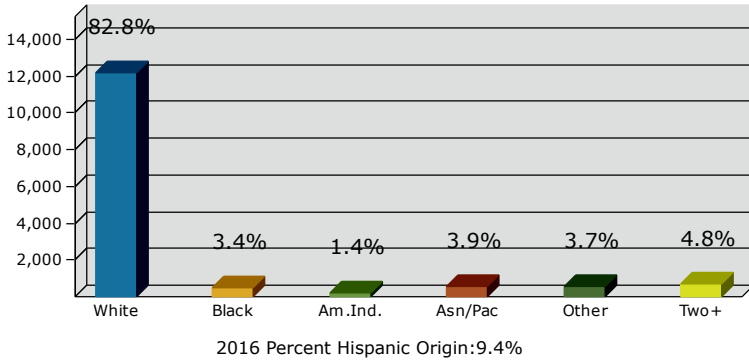

Households

2016 Population by Race