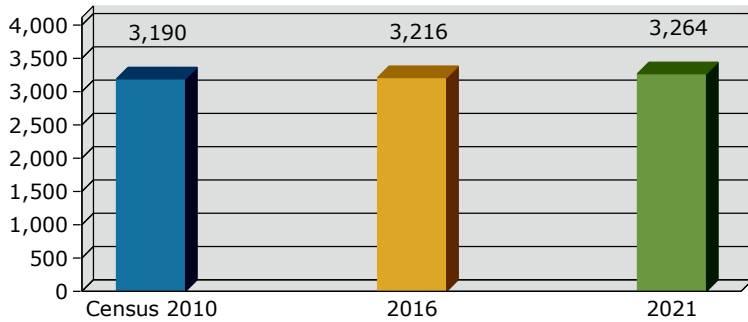

2016 Population by Race

2016 Population by Age

Households

2016 Home Value

2016-2021 Annual Growth Rate

Household Income

Source: U.S. Census Bureau, Census 2010 Summary File 1. Esri forecasts for 2016 and 2021.