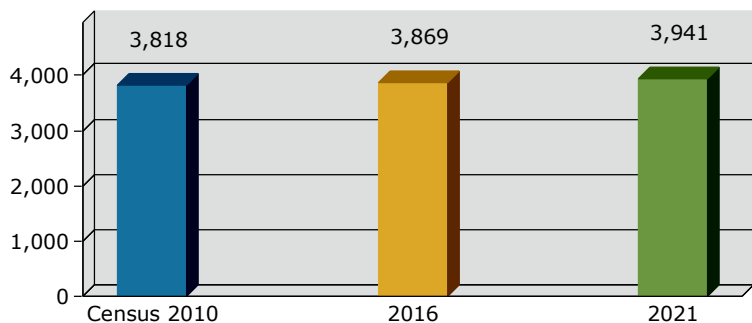

2016 Population by Race

2016 Population by Age

Households

2016 Home Value

2016-2021 Annual Growth Rate

Household Income

Source: U.S. Census Bureau, Census 2010 Summary File 1. Esri forecasts for 2016 and 2021.