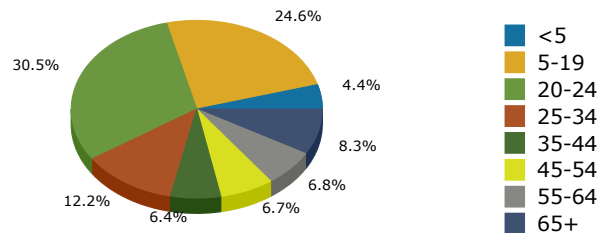

2016 Population by Race

2016 Population by Age

Households

2016 Home Value

2016-2021 Annual Growth Rate

Household Income

Source: U.S. Census Bureau, Census 2010 Summary File 1. Esri forecasts for 2016 and 2021.