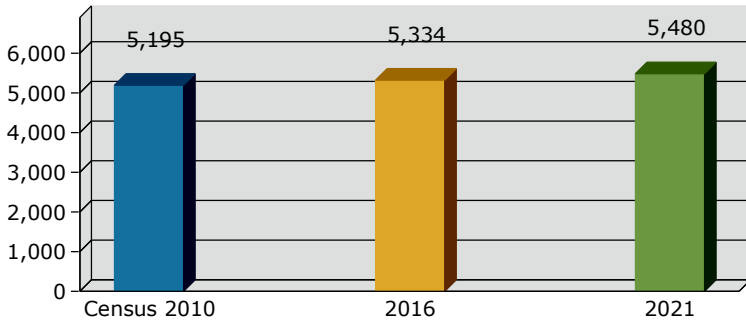

2016 Population by Race

2016 Population by Age

Households

2016 Home Value

2016-2021 Annual Growth Rate

Household Income

Source: U.S. Census Bureau, Census 2010 Summary File 1. Esri forecasts for 2016 and 2021.