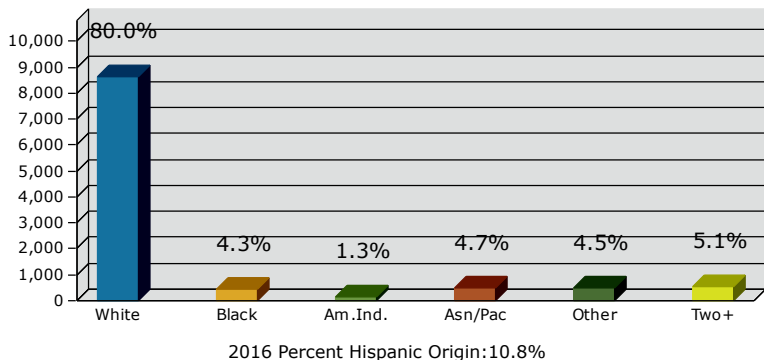

Households

2016 Population by Race