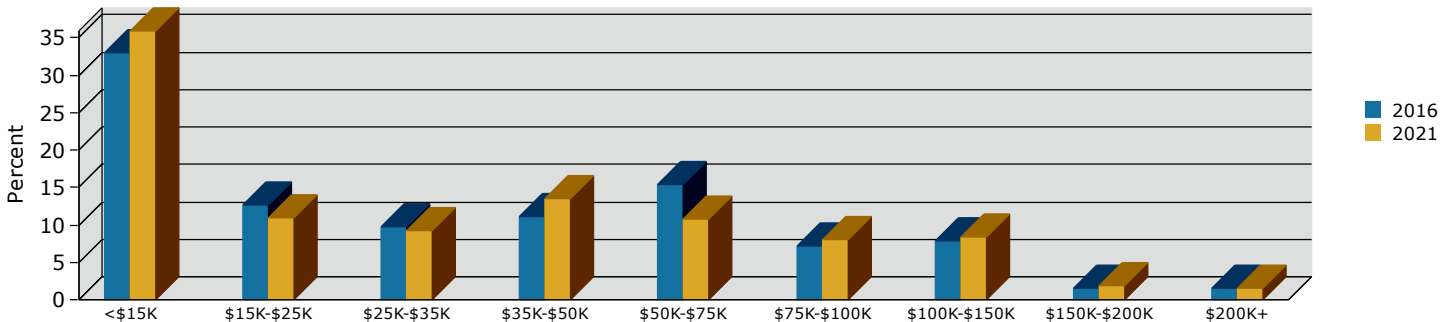

2016 Population by Race

2016 Population by Age

Households

2016 Home Value

2016-2021 Annual Growth Rate

Household Income

Source: U.S. Census Bureau, Census 2010 Summary File 1. Esri forecasts for 2016 and 2021.